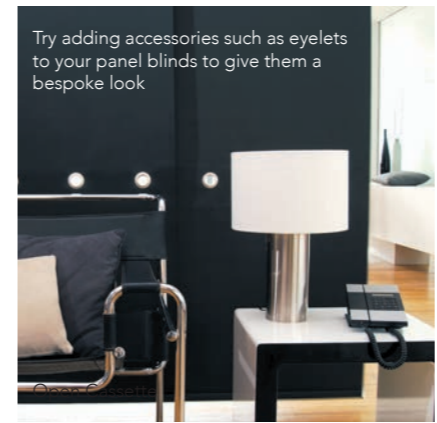

designer details

bali black
side draw room divider

personalise & accessorise

Whether you select either window blinds or room dividers you can personalise your choice with our eye catching accessories.

Eyelets, braids, flowers or even fabric colour mixes - the options are endless to create a unique and stylish window furnishing.

Panel blinds also offer flexibility as they can be created as split or side draw do that they work perfectly for your home.

stunning decoration safe & efficient

Louvolite® blinds are designed not only to be long lasting and look fantastic, but to be energy efficient and child safe too.

Energy saving Panel blinds reduce solar gain during the summer months and help insulate your home through winter.

We all know that as children grow their curiosity does too, which is why here at Louvolite® we make child safety our priority. All blinds are designed to be inherently child safe and we recommend wand operation for panel blinds.