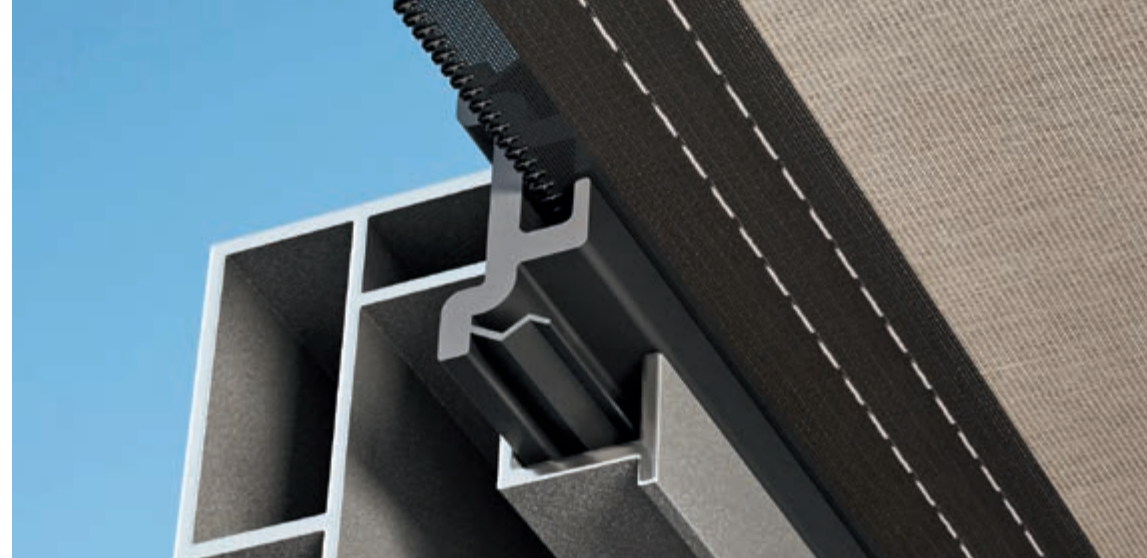

In Top shape

The WGM Top is available in the **Stretch** and **OptiStretch** versions that ensure optimum fabric performance and positioning. With the **OptiStretch version**, the fabric is firmly clamped on all four sides. The benefits: extremely taut fabric and no light gap on the sides. The **basic Stretch version** is clamped on two sides and there is a light gap between the fabric and side profile. A strong rope tension system ensures even fabric positioning with both versions.