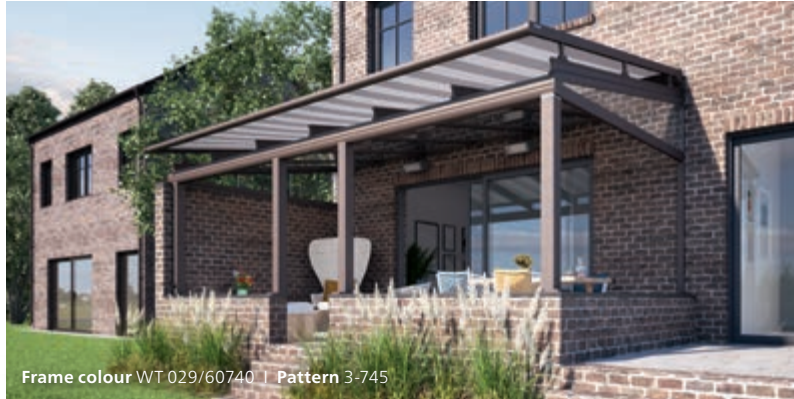

NEW!

STAY COOL WGM Top

The over roof conservatory awning

weinor

Awnings Patio roofs Glasoasen®

TRIED AND TESTED HEAT AND GLARE PROTECTION

Would you like to enjoy your conservatory in a comfortable environment when the temperature is very high outside? Then you should choose the **reliable sun and glare protection** offered by the new WGM Top from weinor. The over roof shading system ensures the space underneath your conservatory or glass room does not heat up too much. It stops the sun hitting the glass roof so heat build up is not an issue – **make the most of a space that would be otherwise unusable!**

Frame colour RAL 7032 | Pattern 6-311

WGM Top is ideal for retro-fitting on any roof

... and of course the weinor Terrazza/Glasoase® or any other veranda/ glass room

Frame colour WT 029/60740 | Pattern 3-745

The awning construction can also be used for conservatories integrated into the house

... IN ALL CASES

Adapts perfectly

The WGM Top can **be used on almost any patio or conservatory roof, even when retro-fitted.** Regardless of whether it's a weinor Glasoase®, a fully glazed conservatory, wooden pergola or any other veranda – the versatile weinor sun protection is always the right choice. Do you have a large roof? No problem! The WGM Top is also suitable **for large widths up to 6.5 m.**

Frame colour WT 029/80081 | Pattern 3-717

The WGM Top is for universal use

REALLY WONDERFULLY VERSATILE

Top design

weinor places great importance on an attractive external appearance. As sun protection should complement the conservatory or patio roof with a stylish element that is visually perfectly integrated into the house facade's overall look. That is why WGM Top also excels in terms of design – with its **slimline profiles** and clean lines, **no visible fixings on display**. A huge variety of frame colours and fabrics are available to compliment any surrounding.