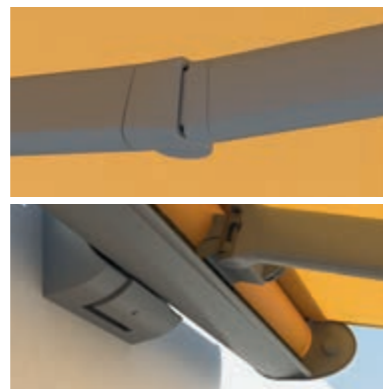

COMBINE DESIGN AND COMFORT!

THE LATEST FRAME COLOURS

At weinor you can select from more than **50 standard colours** and more than **150 more RAL colours**. The powder coating done in our in-house factory guarantees colour fastness and a uniform gloss level.

EXCLUSIVE FABRIC QUALITY

Choose your totally personal pattern from **171 fabric versions!** State-of-the-art nanotechnology allows dirt to simply roll off. And the innovative solution dyeing technology guarantees long-lasting colour brilliance.

TOP QUALITY

A taut fabric is crucial for the awning's overall look. This is ensured by the **weinor LongLife Arm with high-tech belt**.

A seamless appearance: **attractive bracket covers** hide the screws for mounting the awning to the wall.

LIGHT AND WARMTH

Your options for great comfort: enjoy evenings on the patio under warm white **LED spotlights** that can be dimmed infinitely.

You can even enjoy your patio at cooler times with the **heating system Tempura**. It can be retrofitted and is unobtrusively attached to the awning cassette.