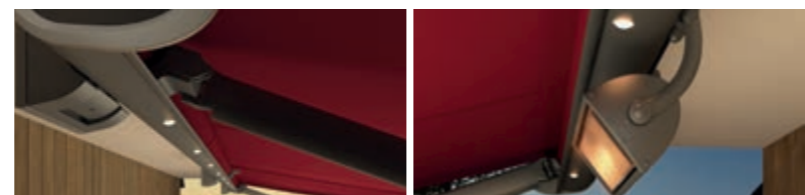

LIGHT AND WARMTH

Your options for great comfort: enjoy evenings on the patio under warm white **LED spotlights** that can be dimmed infinitely.

You can even enjoy your patio at cooler times with the **heating system Tempura**. It can be retrofitted and is unobtrusively attached to the awning cassette.